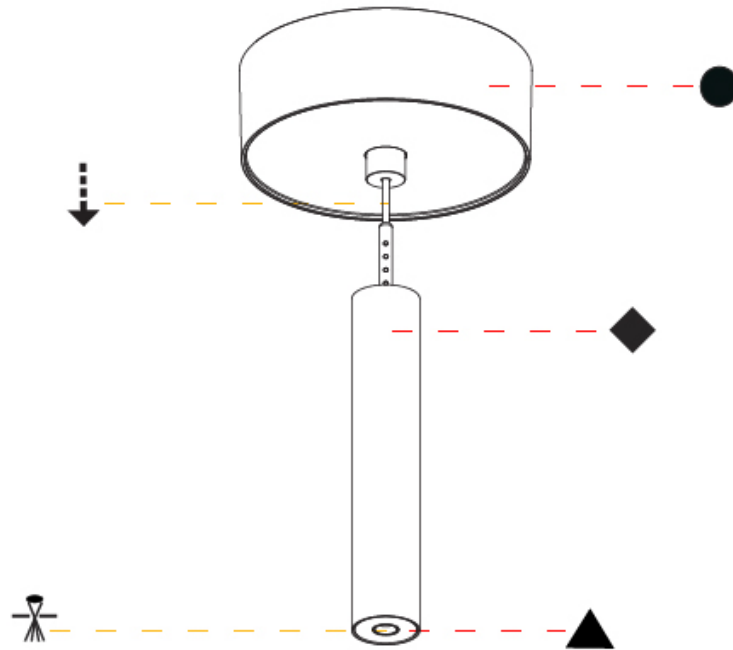

HANGOVER PLUG MONOPOINT SURFACE CANOPY SUSPENSION

A30824-

PROJECT	_____
TYPE	_____
SPECIFIER	_____
QUANTITY	_____
DATE	_____

A